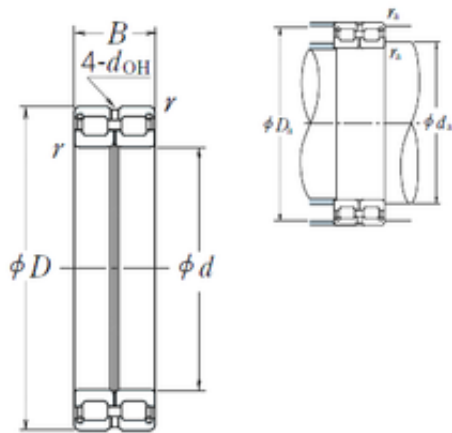

## 100 mm x 125 mm x 25 mm NSK RS-4820E4 FULL-COMPLEMENT CYLINDRICAL ROLLER BEARINGS

Bearing No. RS-4820E4

RS-4820E4 Bearing 2D drawings and 3D CAD models

Size	100x125x25 mm
Bore Diameter	100 mm
Outer Diameter	125 mm
Width	25 mm
d	100 mm
D	125 mm
B	25 mm
C	25 mm
r min.	1 mm
da min.	105 mm
Da max.	120 mm
ra max.	1 mm
Weight	0,74 Kg
Basic dynamic load rating (C)	87,5 kN
Basic static load rating (C0)	189 kN
(Grease) Lubrication Speed	1100 r/min
hidYobi	RS-4820E4
LangID	1
D_	125
B_	25
hidTable	ecat_NSCLDRS
Oil rpm	1100
mass	0.74
GRS rpm	2200