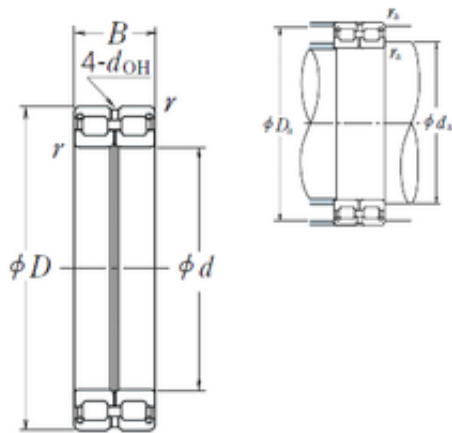

## 480 mm x 650 mm x 170 mm NSK RS-4996E4 FULL-COMPLEMENT CYLINDRICAL ROLLER BEARINGS

Bearing No. RS-4996E4

RS-4996E4 Bearing 2D drawings and 3D CAD models

Size	480x650x170 mm
Bore Diameter	480 mm
Outer Diameter	650 mm
Width	170 mm
d	480 mm
D	650 mm
B	170 mm
C	170 mm
r min.	5 mm
da min.	500 mm
Da max.	630 mm
ra max.	4 mm
Weight	167 Kg
Basic dynamic load rating (C)	3200 kN
Basic static load rating (C0)	8500 kN
(Grease) Lubrication Speed	180 r/min
hidYobi	RS-4996E4
LangID	1
D_	650
B_	170
hidTable	ecat_NSCLDRS
Oil rpm	180
mass	167
GRS rpm	360