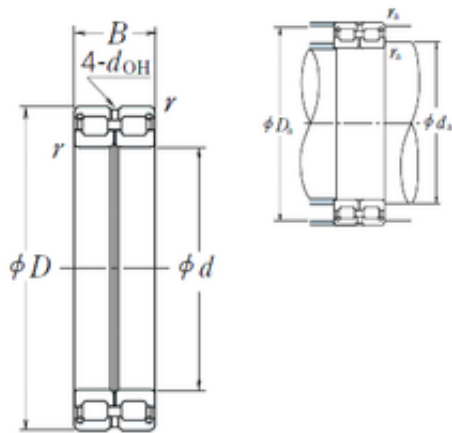

AMERICAN NTN BEARING MFG.CORP.

440 mm x 600 mm x 160 mm NSK RS-4988E4 FULL-COMPLEMENT CYLINDRICAL ROLLER BEARINGS

Bearing No. RS-4988E4

RS-4988E4 Bearing 2D drawings and 3D CAD models

Size	440x600x160 mm
Bore Diameter	440 mm
Outer Diameter	600 mm
Width	160 mm
d	440 mm
D	600 mm
B	160 mm
C	160 mm
r min.	4 mm
da min.	456 mm
Da max.	584 mm
ra max.	3 mm
Weight	136 Kg
Basic dynamic load rating (C)	2840 kN
Basic static load rating (C0)	7350 kN
(Grease) Lubrication Speed	190 r/min
hidYobi	RS-4988E4
LangID	1
D_	600
B_	160
hidTable	ecat_NSCLDRS
Oil rpm	190
mass	136
GRS rpm	380